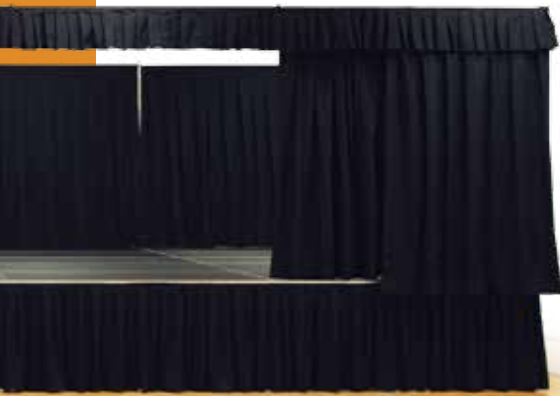

PORTABLE BACK DROPS

Give your stage a professional look with easy to set up adjustable backdrops. 8' fixed height or 7'-12' adjustable uprights with telescoping 7'-12' drape supports.

Pleated drapery comes in 8' x 8' or 4' x 8' sections or custom lengths.

STAGE SKIRTING

Add the final touch for a finished stage. Skirting simply velcros to the stage edge for a fast and easy finish.

Staging Canadell skirting and drapery is all sewn from 100% Inherently Flame Resistant Polyester

STAGE DRAPERY

A front drapery system dresses up your portable stage and allows behind-the-scenes activity. This system will fit 24', 32' or 40' stage front. Drapery System consists of front /side valance, 4' front/side stationary curtains and middle pull curtains.