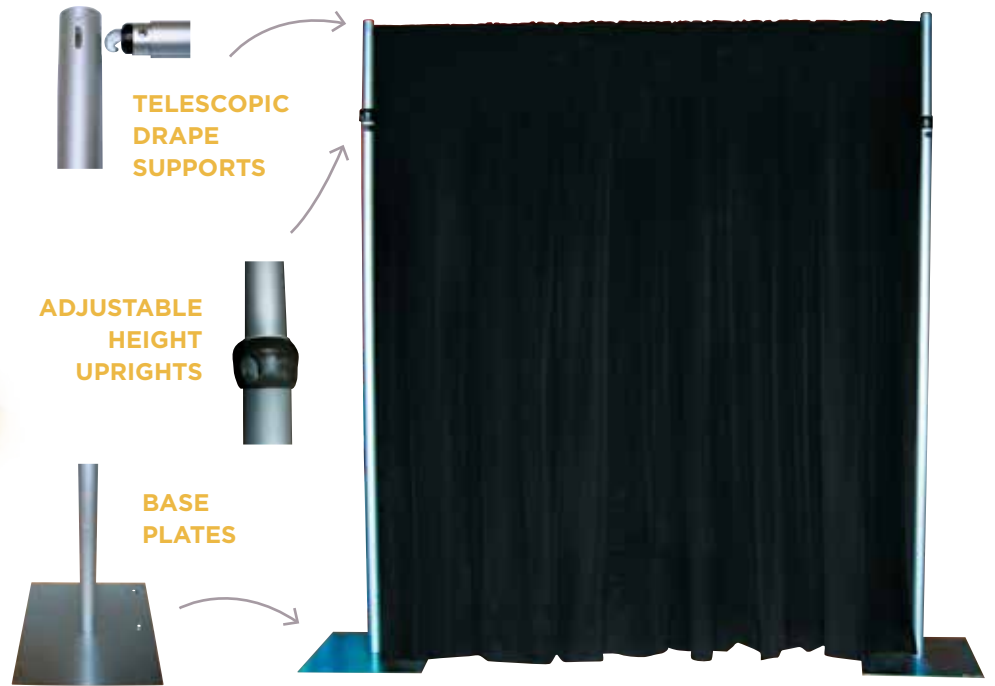

PORTABLE BACK DROPS

Give your stage a professional look with easy to set up adjustable backdrops. 8' fixed height or 7'-12' adjustable uprights with telescoping 7'-12' drape supports.

Pleated drapery comes in 8' x 8' or 4' x 8' sections or custom lengths.

STAGE SKIRTING

Add the final touch for a finished stage. Skirting simply velcros to the stage edge for a fast and easy finish.

Staging Canadell skirting and drapery is all sewn from 100% Inherently Flame Resistant Polyester

STAGE DRAPERY

A front drapery system dresses up your portable stage and allows behind-the-scenes activity. This system will fit 24', 32' or 40' stage front. Drapery System consists of front /side valance, 4' front/side stationary curtains and middle pull curtains.